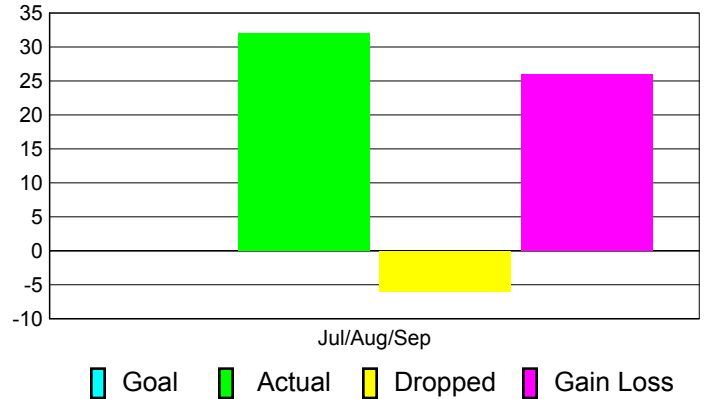

Membership Results 2011-2012

Goal, New, Dropped, Gain/Loss

Comparison of Membership Gain/Loss

Current Year Compared to the Previous Year