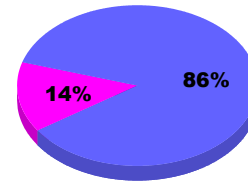

Gender Comparison 2011-2012

Jul/Aug/Sep

Legend: Male (Blue), Female (Magenta)