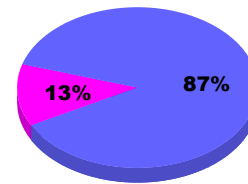

Jul/Aug/Sep

Male Female