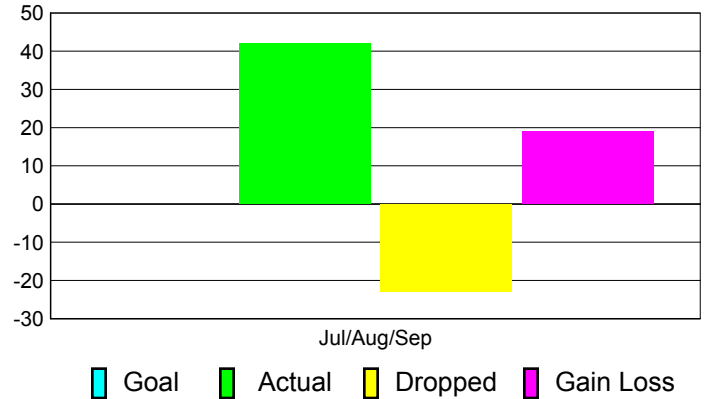

Membership Results 2011-2012

Goal, New, Dropped, Gain/Loss