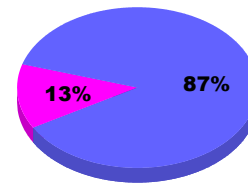

YTD Status Quo Clubs 2011-2012

Status Quo Clubs Compared to Status Quo Members

Legend: Status Quo Clubs (Cyan), Total Status Quo Members (Green)

MEMBERSHIP

Membership Results
2011-2012

Membership
2010-2011

Month	Net Memb Goal	Actual New Memb	Actual Dropped Memb	Gain/Loss of Memb	Gain/Loss of Memb
Jul/Aug/Sep		23	-16	7	-1
Totals		23	-16	7	-1

Membership Results 2011-2012

Goal, New, Dropped, Gain/Loss

Legend: Goal (Cyan), Actual (Green), Dropped (Yellow), Gain Loss (Magenta)

Comparison of Membership Gain/Loss

Current Year Compared to the Previous Year

Legend: Current Year (Cyan), Previous Year (Green)

Gender Comparison 2011-2012

Jul/Aug/Sep

Legend: Male (Blue), Female (Magenta)