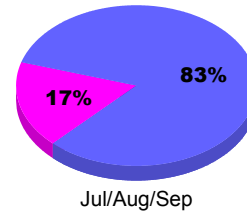

YTD Status Quo Clubs 2011-2012

Status Quo Clubs Compared to Status Quo Members

Legend: Status Quo Clubs (Cyan), Total Status Quo Members (Green)

MEMBERSHIP

Membership Results
2011-2012

Membership
2010-2011

Month	Net Memb Goal	Actual New Memb	Actual Dropped Memb	Gain/Loss of Memb	Gain/Loss of Memb
Jul/Aug/Sep		47	-36	11	12
Totals		47	-36	11	12

Membership Results 2011-2012

Goal, New, Dropped, Gain/Loss

Legend: Goal (Cyan), Actual (Green), Dropped (Yellow), Gain Loss (Magenta)

Comparison of Membership Gain/Loss

Current Year Compared to the Previous Year

Legend: Current Year (Cyan), Previous Year (Green)

Gender Comparison 2011-2012

Jul/Aug/Sep

Legend: Male (Blue), Female (Magenta)