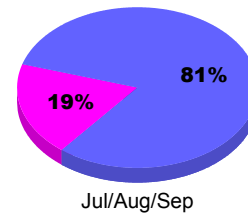

Gender Comparison 2011-2012