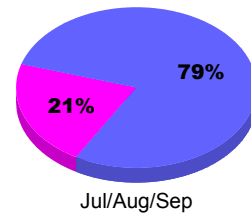

Gender Comparison 2011-2012