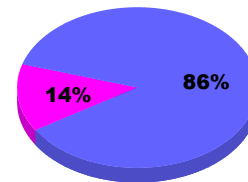

Gender Comparison 2011-2012

Jul/Aug/Sep

Legend: Male (Blue), Female (Magenta)