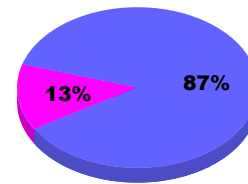

Jul/Aug/Sep

Male Female