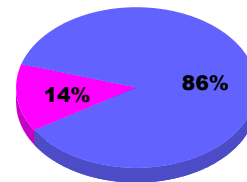

Gender Comparison 2011-2012

Jul/Aug/Sep

Legend: Male (Blue), Female (Magenta)