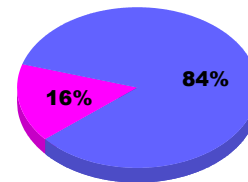

YTD Status Quo Clubs 2011-2012

Status Quo Clubs Compared to Status Quo Members

Legend: Status Quo Clubs (cyan), Total Status Quo Members (green)

MEMBERSHIP

**Membership Results
2011-2012**

**Membership
2010-2011**

Month	Net Memb Goal	Actual New Memb	Actual Dropped Memb	Gain/Loss of Memb	Gain/Loss of Memb
Jul/Aug/Sep		30	-31	-1	-11
Totals		30	-31	-1	-11

Membership Results 2011-2012

Goal, New, Dropped, Gain/Loss

Legend: Goal (cyan), Actual (green), Dropped (yellow), Gain Loss (magenta)

Comparison of Membership Gain/Loss

Current Year Compared to the Previous Year

Legend: Current Year (cyan), Previous Year (green)

Gender Comparison 2011-2012

Jul/Aug/Sep

Legend: Male (blue), Female (magenta)