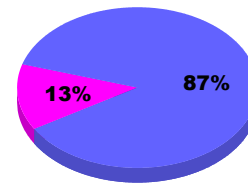

Gender Comparison 2011-2012

Jul/Aug/Sep

Legend: Male (Blue), Female (Magenta)