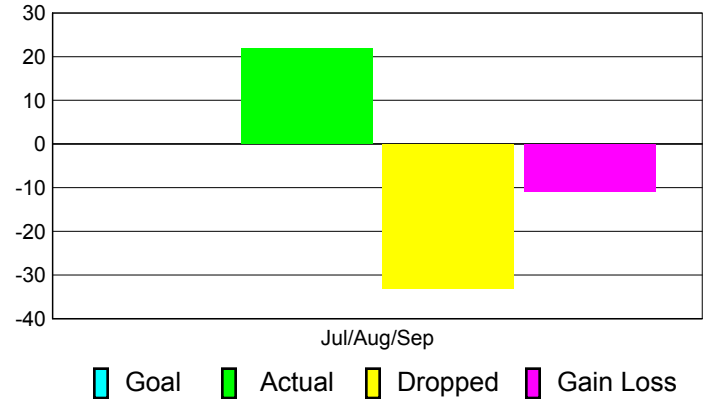

Membership Results 2011-2012

Goal, New, Dropped, Gain/Loss