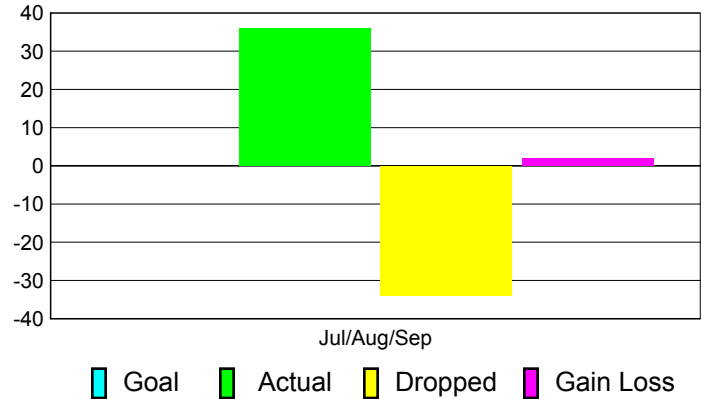

Membership Results 2011-2012

Goal, New, Dropped, Gain/Loss