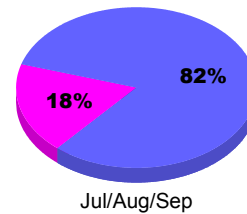

Gender Comparison 2011-2012