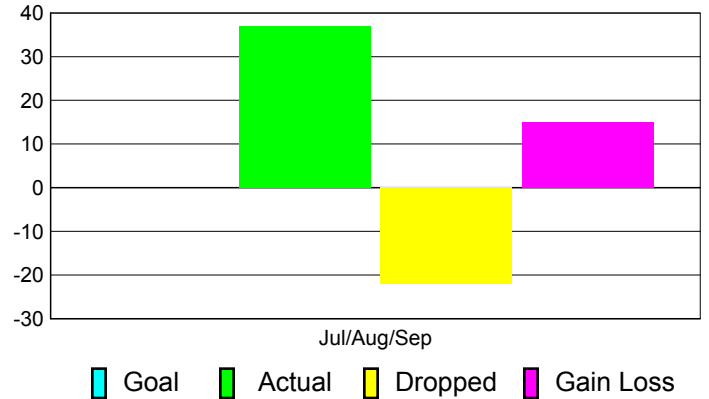

Membership Results 2011-2012

Goal, New, Dropped, Gain/Loss

Comparison of Membership Gain/Loss

Current Year Compared to the Previous Year